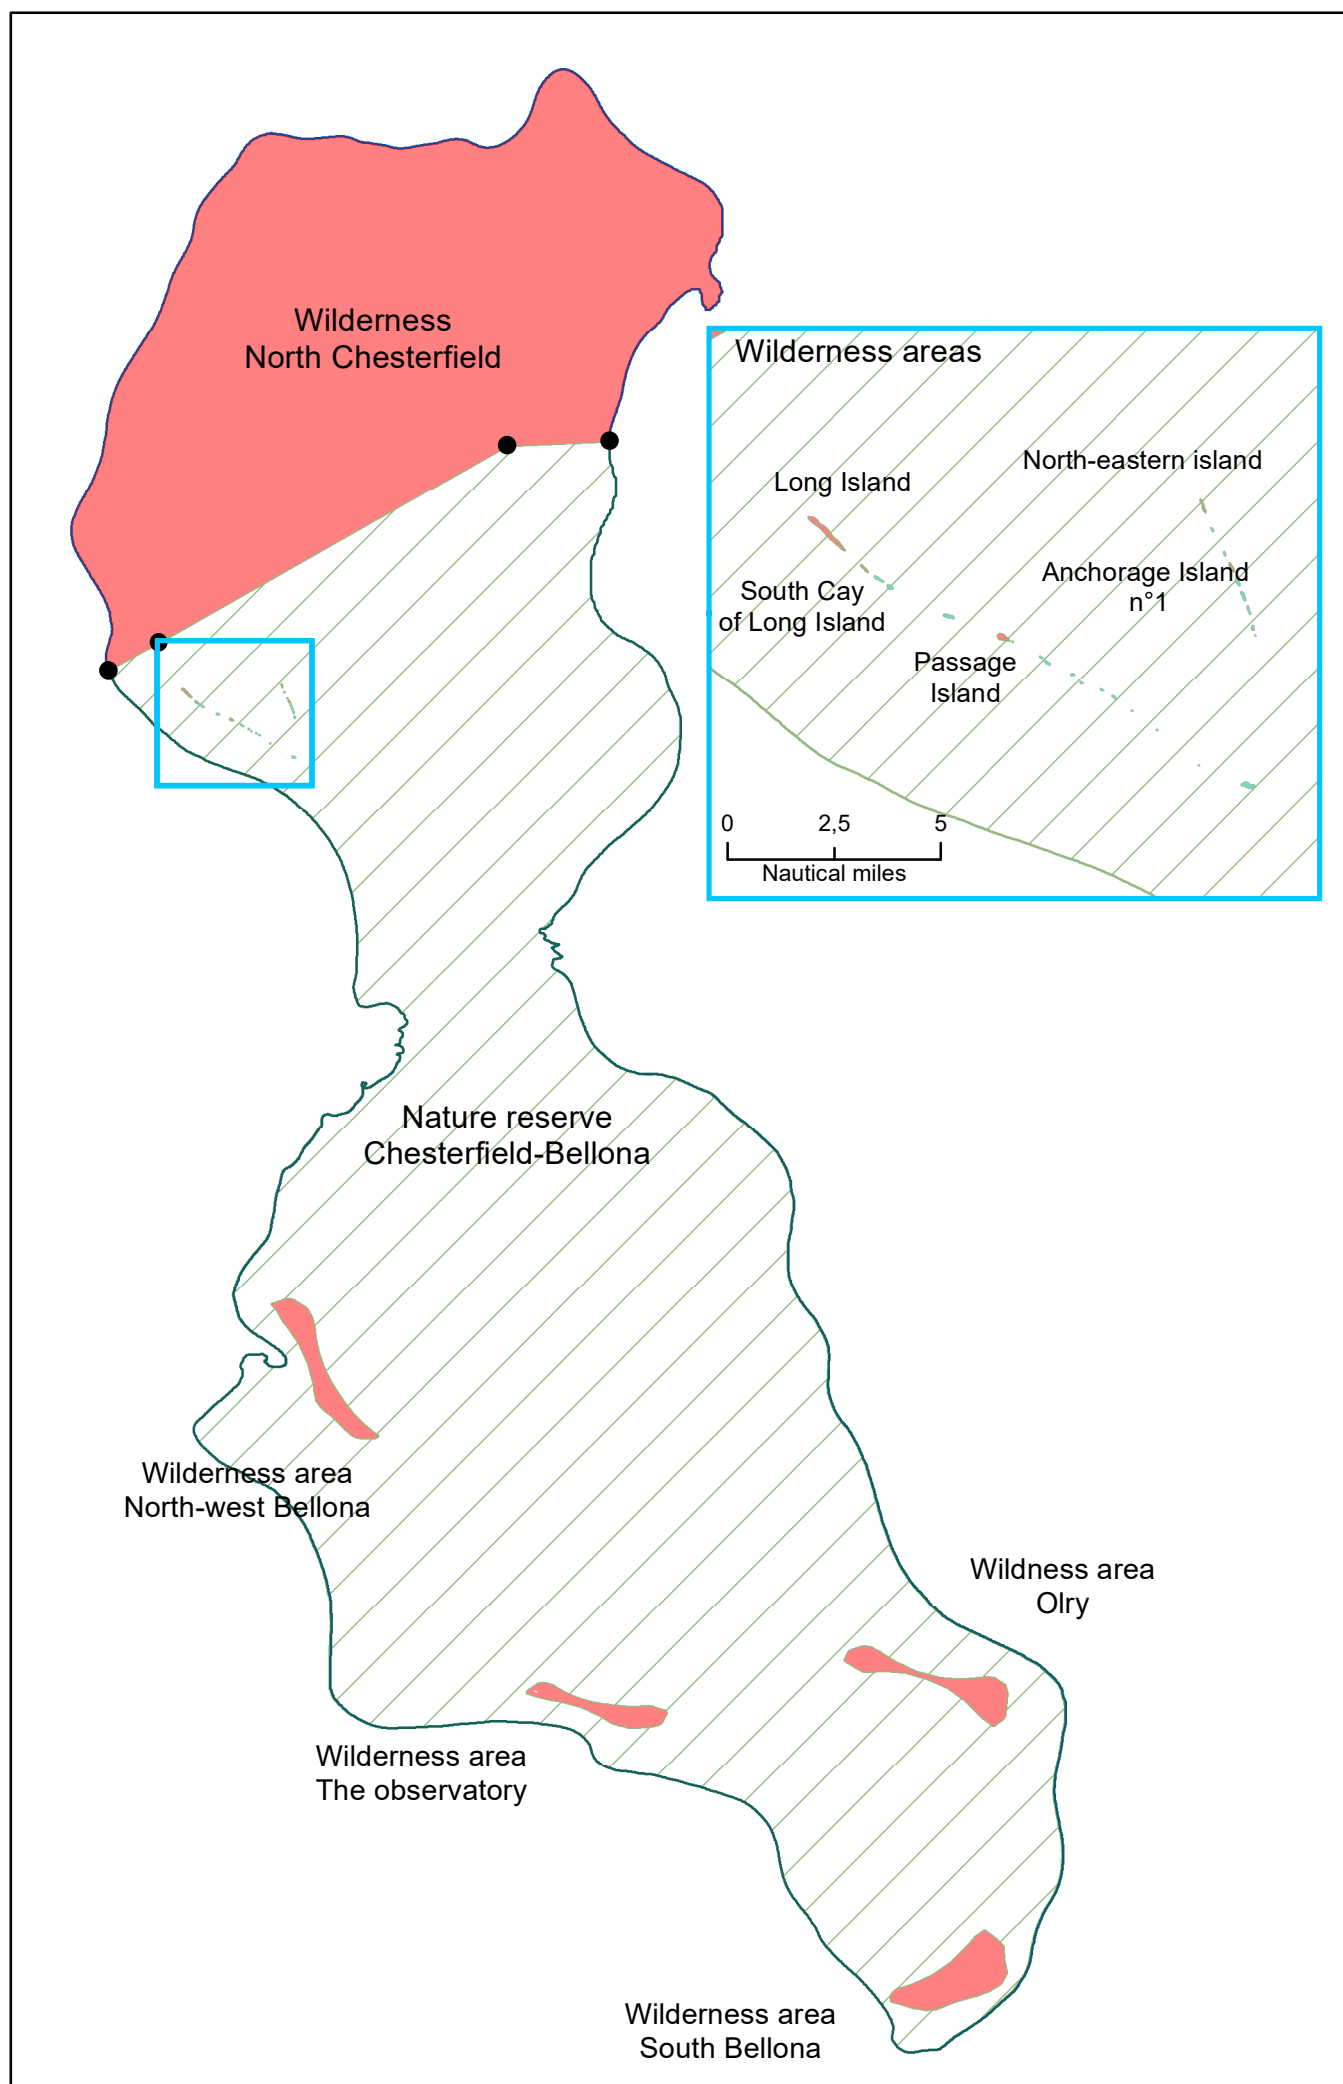

Classification Natural Park of the Coral Sea

Natural Park of the Coral sea reserve

- Wilderness area
- Nature reserve
- Points defining reserve boundaries
- Isobathe 1000

In the event of litigation resulting from possible discrepancies between the text and the cartographic representation, only the text must be taken into account