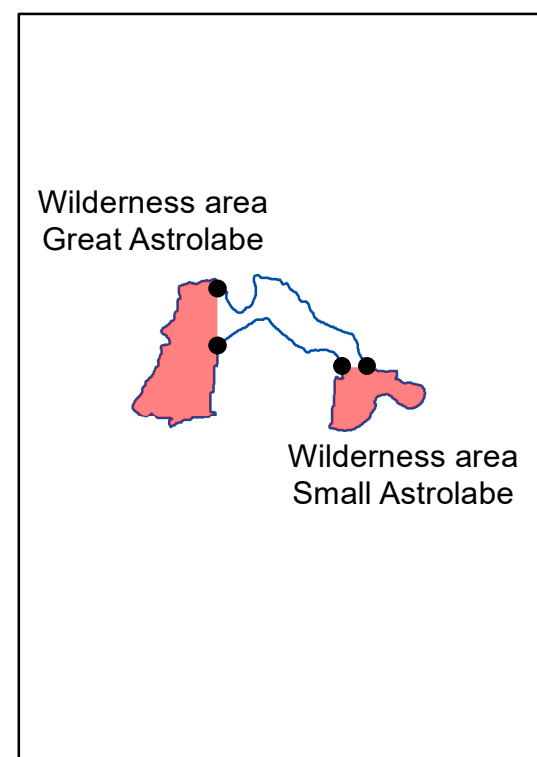

Classification Natural Park of the Coral Sea

Natural Park of the Coral sea reserve

- Wilderness area
- Nature reserve
- Points defining reserve boundaries
- Isobathe 1000

In the event of litigation resulting from possible discrepancies between the text and the cartographic representation, only the text must be taken into account