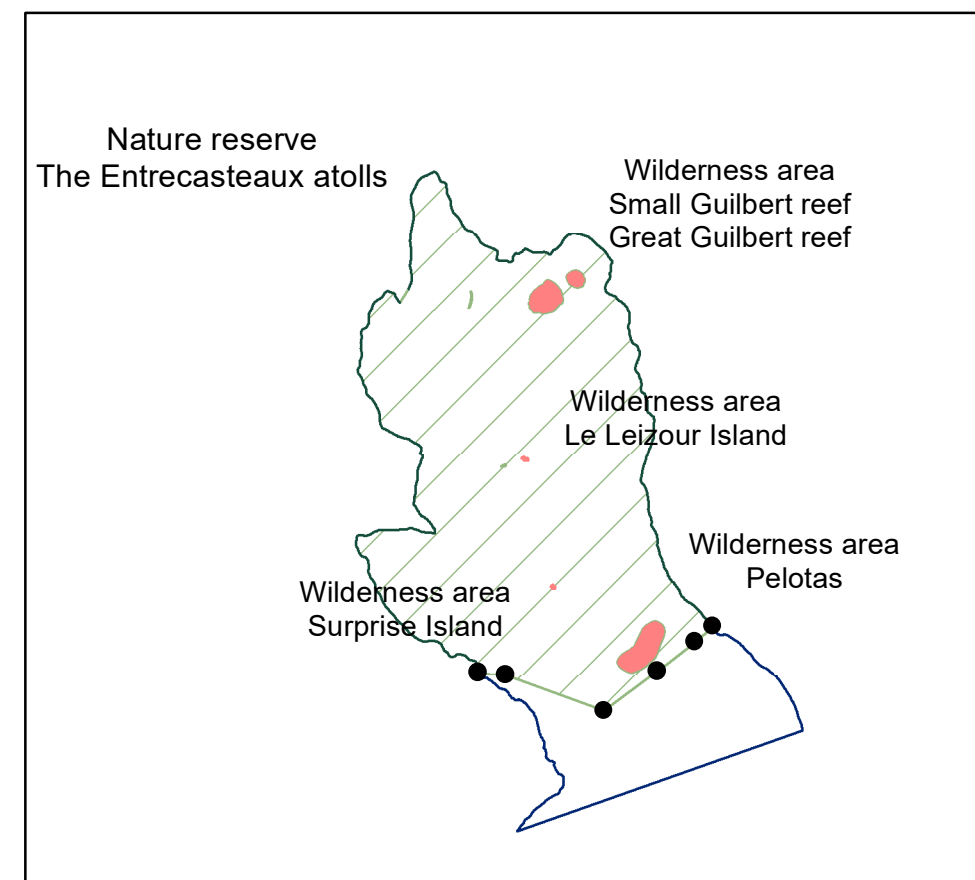

Classification Natural Park of the Coral Sea

Natural Park of the Coral sea reserve

- Wilderness area
- Nature reserve
- Points defining reserve boundaries
- Isobathe 1000

In the event of litigation resulting from possible discrepancies between the text and the cartographic representation, only the text must be taken into account